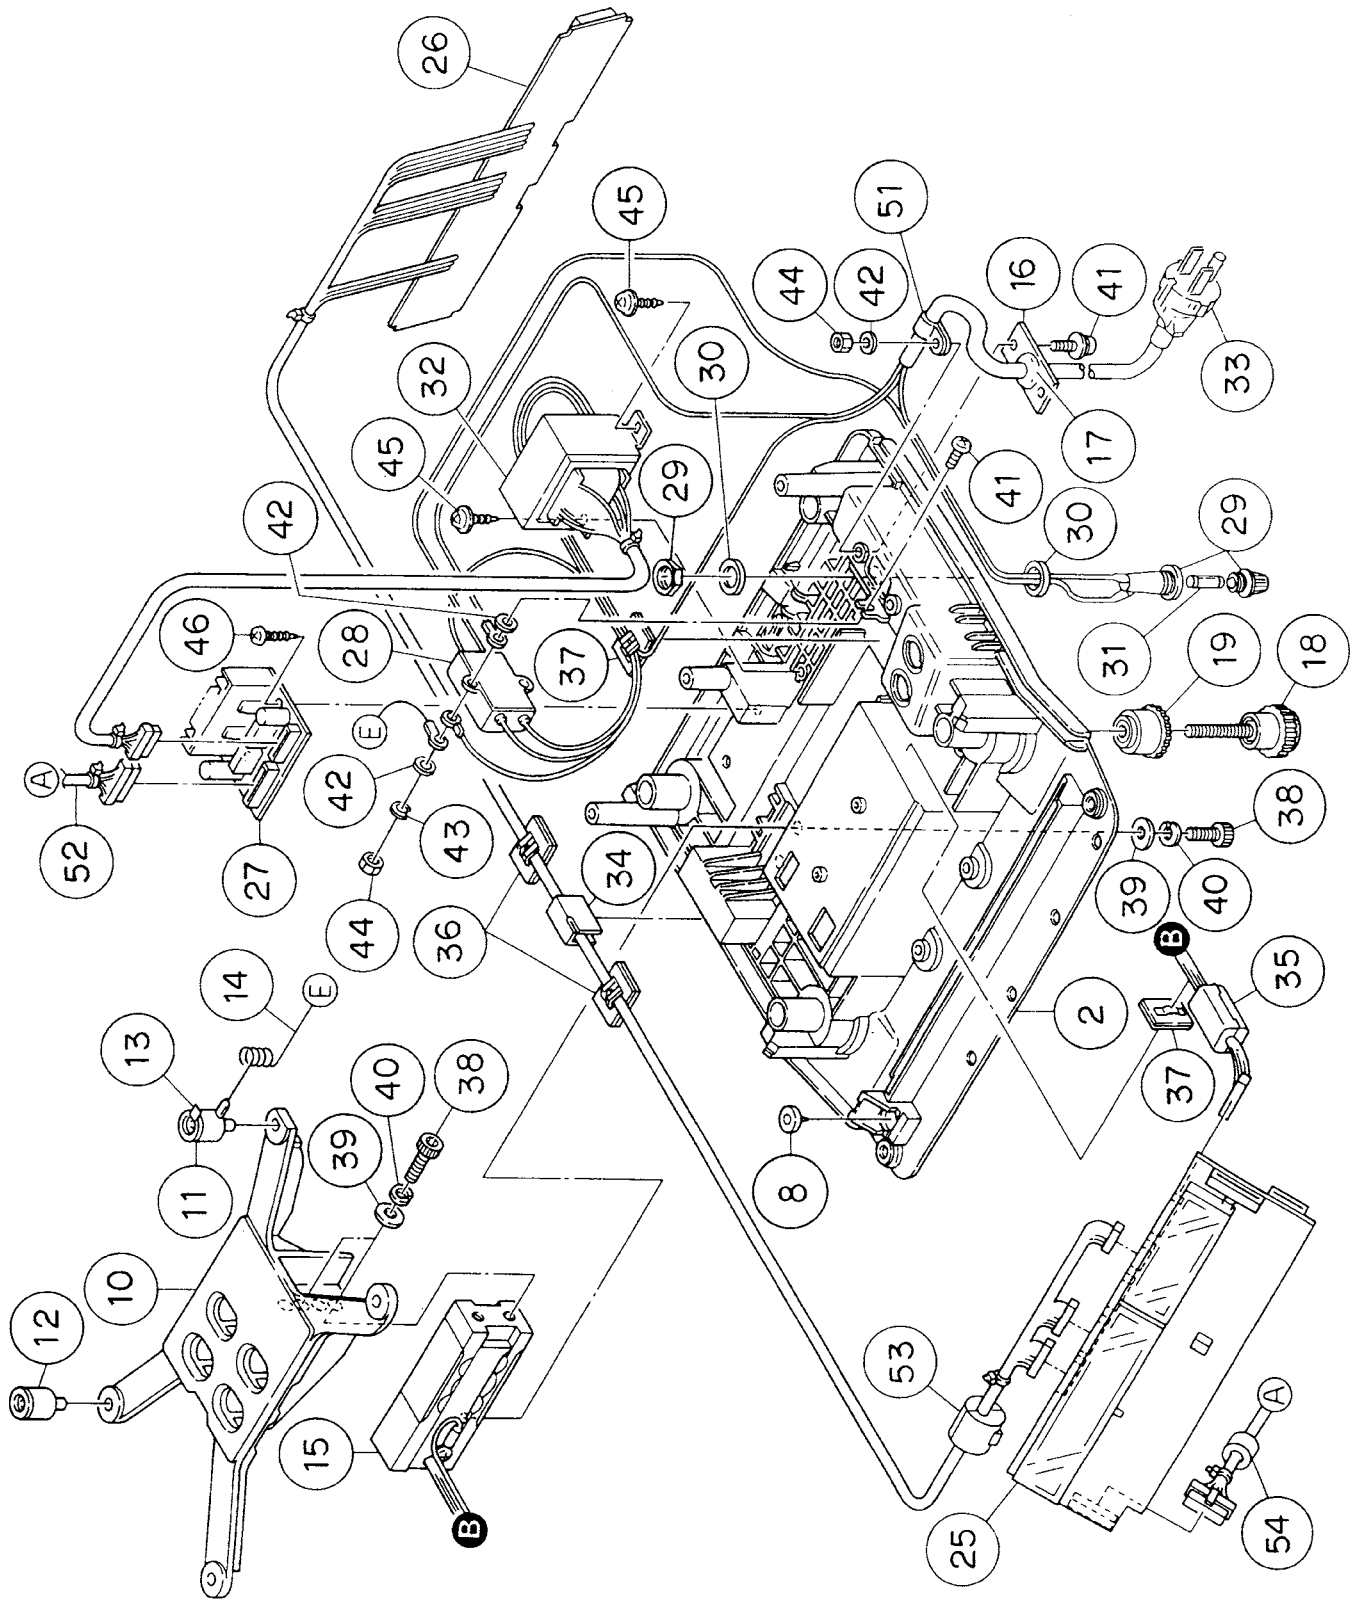

# Parts List

ITEM	PART NUMBER	DESCRIPTION	QTY.
53	YAM-1505-002253	Ferrite Core	1
54	YAM-1505-002254	Ferrite Core	1
55	YAM-1505-002255	Cross Recessed Pan Head Tapping Screw, M3 x 6	8
56	YAM-1505-002256	Cross Recessed Truss Head Screw, M4 x 10	10
57	YAM-1505-002257	Sealing Screw	2
58	YAM-1505-002258	Lock Washer, M4	1
59	YAM-1505-002259	Hex Nut, M4	1
60	YAM-1505-002260	Serial Plate	1
61	YAM-1505-002261	Rivet	2
66	YAM-1505-002266	FCC Sticker	1
95	YAM-1505-002295	Key Function Sheet, Adhesive	3
96	YAM-1505-002296	Dust Seal Ring	4